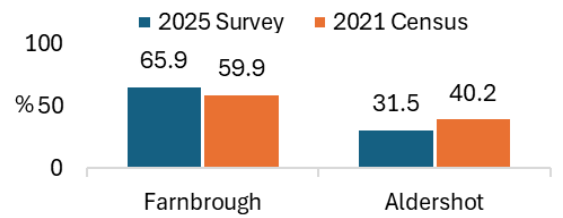

# Community Safety Resident Survey 2025

A total of 1,016 people completed the online survey, with strong under-18 engagement through schools and colleges.

## Respondents

People from Farnborough were overrepresented. However, most of the secondary schools and colleges are based in Farnborough

Females were overrepresented.