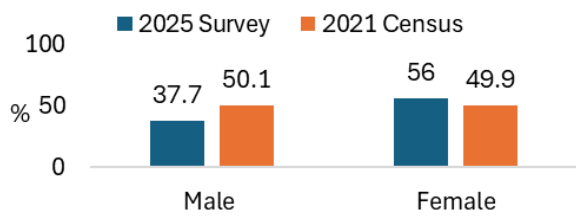

# Community Safety Resident Survey 2025

A total of 1,016 people completed the online survey, with strong under-18 engagement through schools and colleges.

## Respondents

People from Farnborough were overrepresented. However, most of the secondary schools and colleges are based in Farnborough

Females were overrepresented.