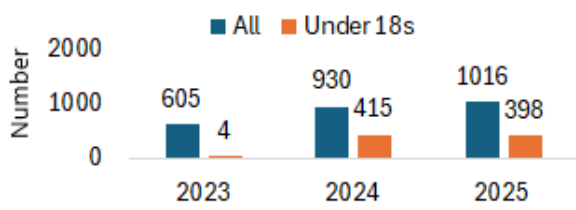

# Community Safety Resident Survey 2025

A total of 1,016 people completed the online survey, with strong under-18 engagement through schools and colleges.

## Respondents

People from Farnborough were overrepresented. However, most of the secondary schools and colleges are based in Farnborough

Females were overrepresented.